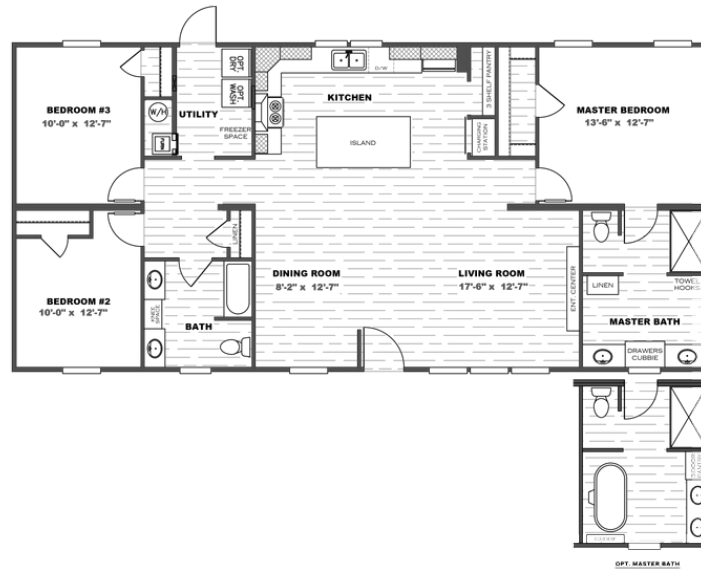

#7 Island Breeze

#7 Island Breeze Model number: 34MVP28563AH18

3 beds • 2 baths • 1568 sq.ft. • 28' width • 56' depth

Our home building facilities invest in continuous product and process improvements. Plans, dimensions, features, materials, specifications and availability are subject to change without notice or obligation. Renderings and floor plans are representative likenesses of our homes and may differ from the actual homes. We invite you to tour a Home Center near you and inspect the highest value in quality housing available or call (931) 526-3338 to speak with a Home Consultant. Copyright 2017, CMH. All rights reserved.

<https://www.claytoncookeville.com>

CLAYTON HOMES- COOKEVILLE

1440 INTERSTATE DR.
COOKEVILLE, TN 38501

Monday - Thursday: 9am to 6pm
Friday: 9am to 6pm
Saturday: 9am to 5pm
Sunday: Closed

(931) 526-3338